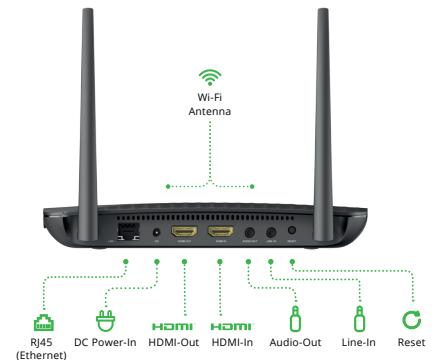

NC-X900 Connectivity